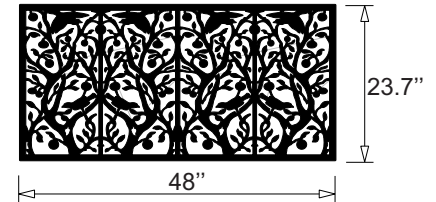

Tree of Life Standard Sizes

24 x 48

Acurio Latticeworks
706-678-2387
www.acuriolattice.com