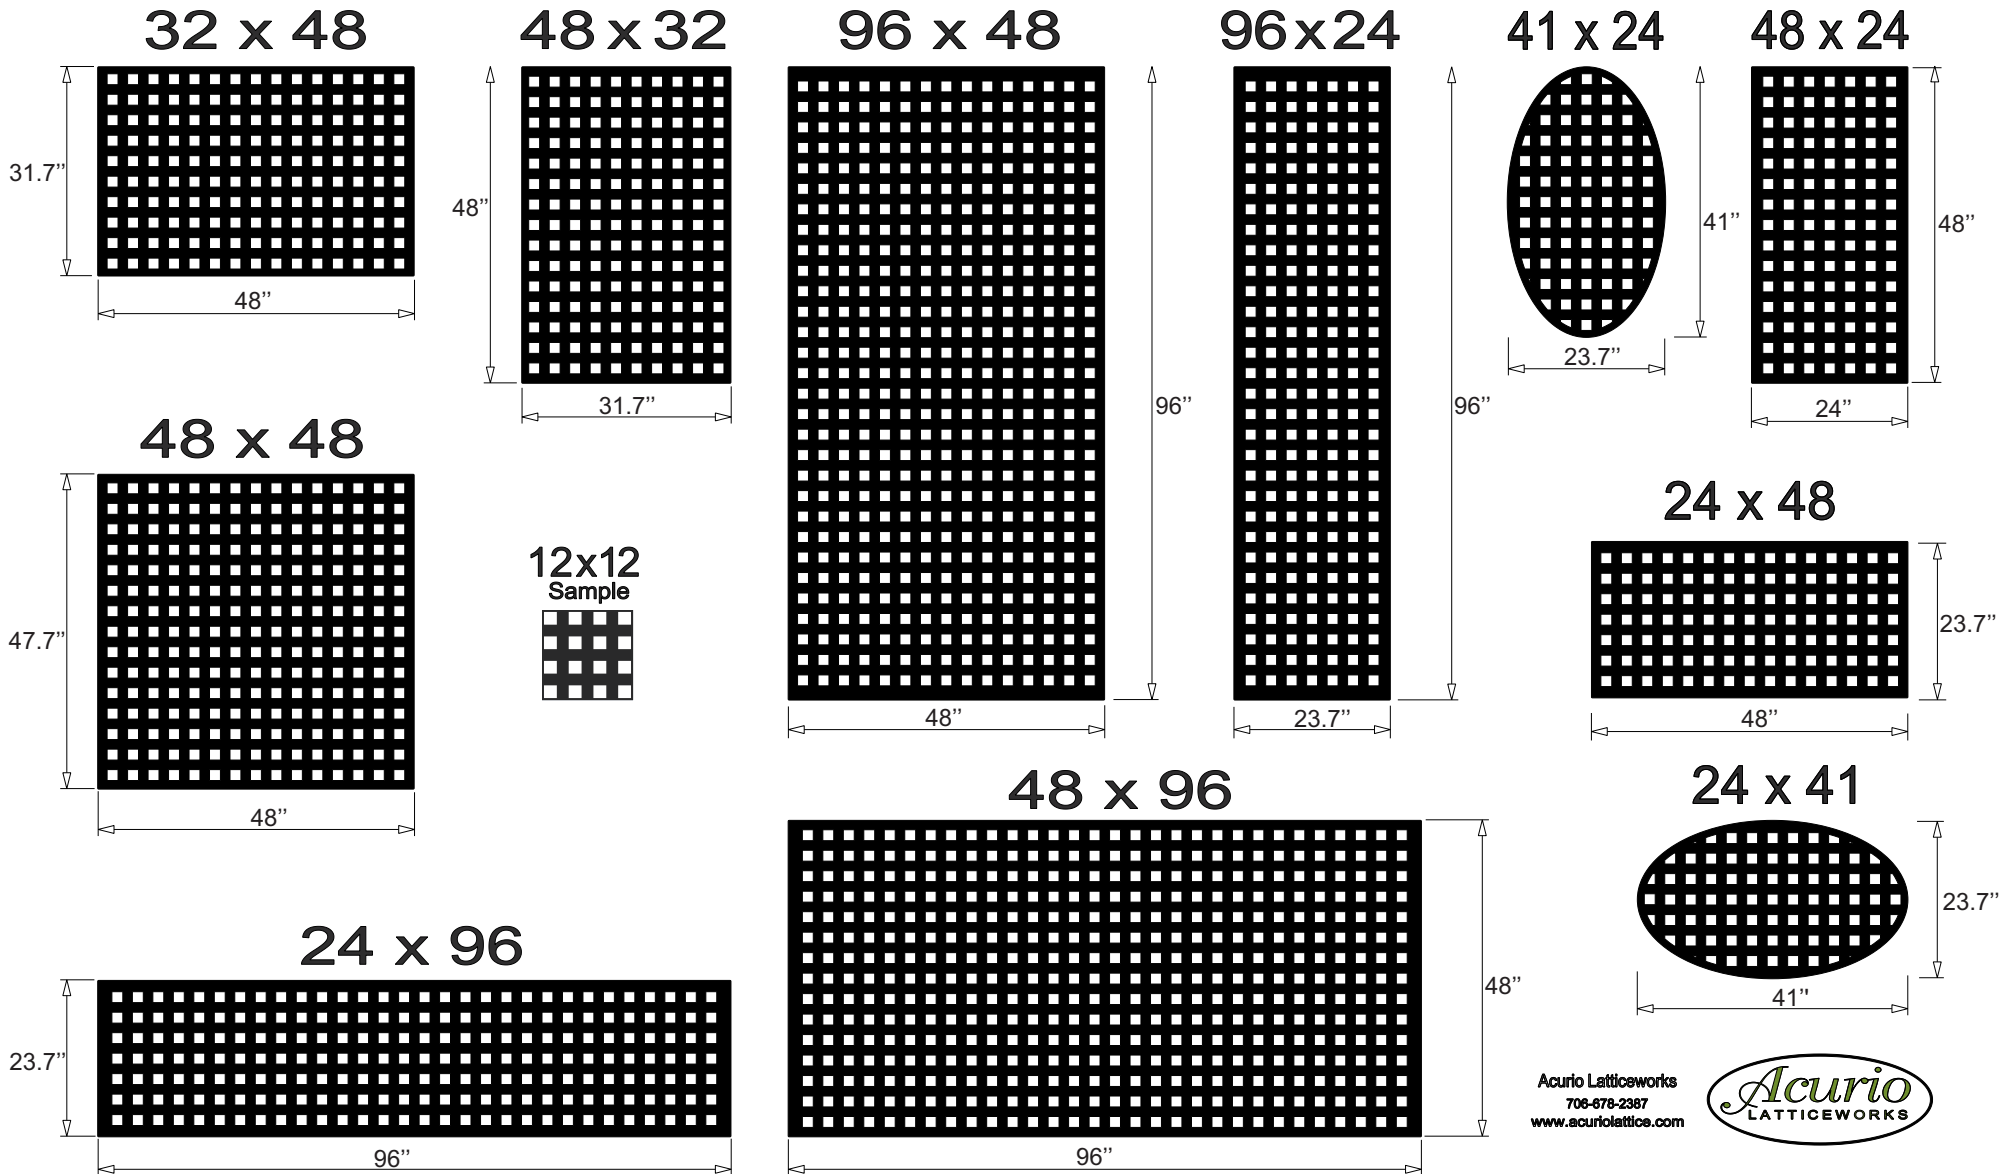

# Square 1.5 Standard Sizes

Acurio Latticeworks  
706-678-2387  
www.acuriolattice.com