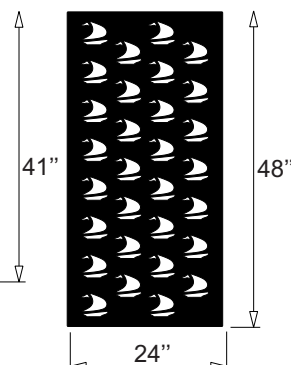

Sailing Standard Sizes

32 x 48

48 x 32

96 x 48

96 x 24

41 x 24

48 x 24

48 x 48

12x12
Sample

Design Element

24 x 48

48 x 96

24 x 41

24 x 96

Acurio Latticeworks
706-678-2387
www.acuriolattice.com