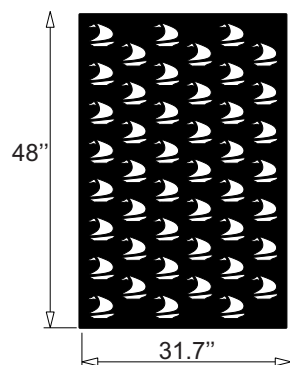

Sailing Standard Sizes

32 x 48

48 x 32

96 x 48

96 x 24

41 x 24

48 x 24

48 x 48

12x12
Sample

Design Element

24 x 48

48 x 96

24 x 41

24 x 96

Acurio Latticeworks
706-678-2387
www.acuriolattice.com