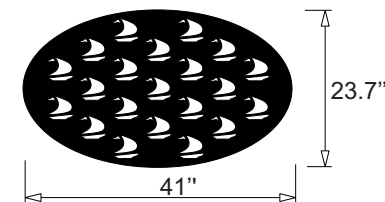

Sailing Standard Sizes

32 x 48

48 x 32

96 x 48

96 x 24

41 x 24

48 x 24

48 x 48

12x12
Sample

Design Element

24 x 48

48 x 96

24 x 41

24 x 96

Acurio Latticeworks
706-678-2387
www.acuriolattice.com