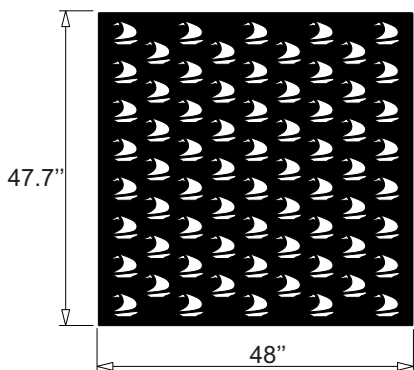

Sailing Standard Sizes

32 x 48

48 x 32

96 x 48

96 x 24

41 x 24

48 x 24

48 x 48

12x12
Sample

Design Element

24 x 48

48 x 96

24 x 41

24 x 96

Acurio Latticeworks
706-678-2387
www.acuriolattice.com