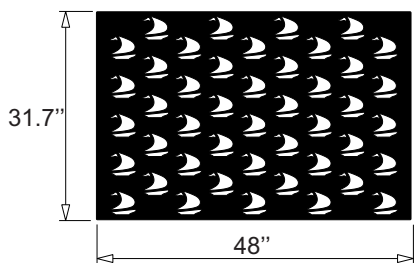

Sailing Standard Sizes

32 x 48

48 x 32

96 x 48

96 x 24

41 x 24

48 x 24

48 x 48