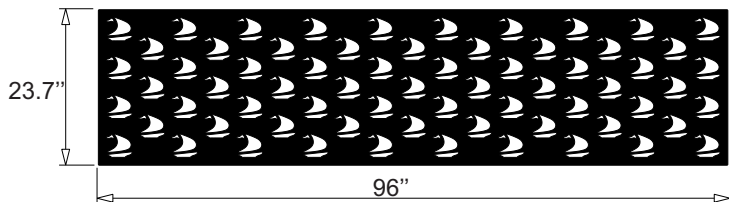

Sailing Standard Sizes

32 x 48

48 x 32

96 x 48

96 x 24

41 x 24

48 x 24

48 x 48

12x12
Sample

Design Element

24 x 48

48 x 96

24 x 41

24 x 96

Acurio Latticeworks
706-678-2387
www.acuriolattice.com