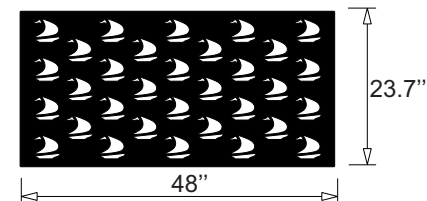

12x12
Sample

Design Element

24 x 48