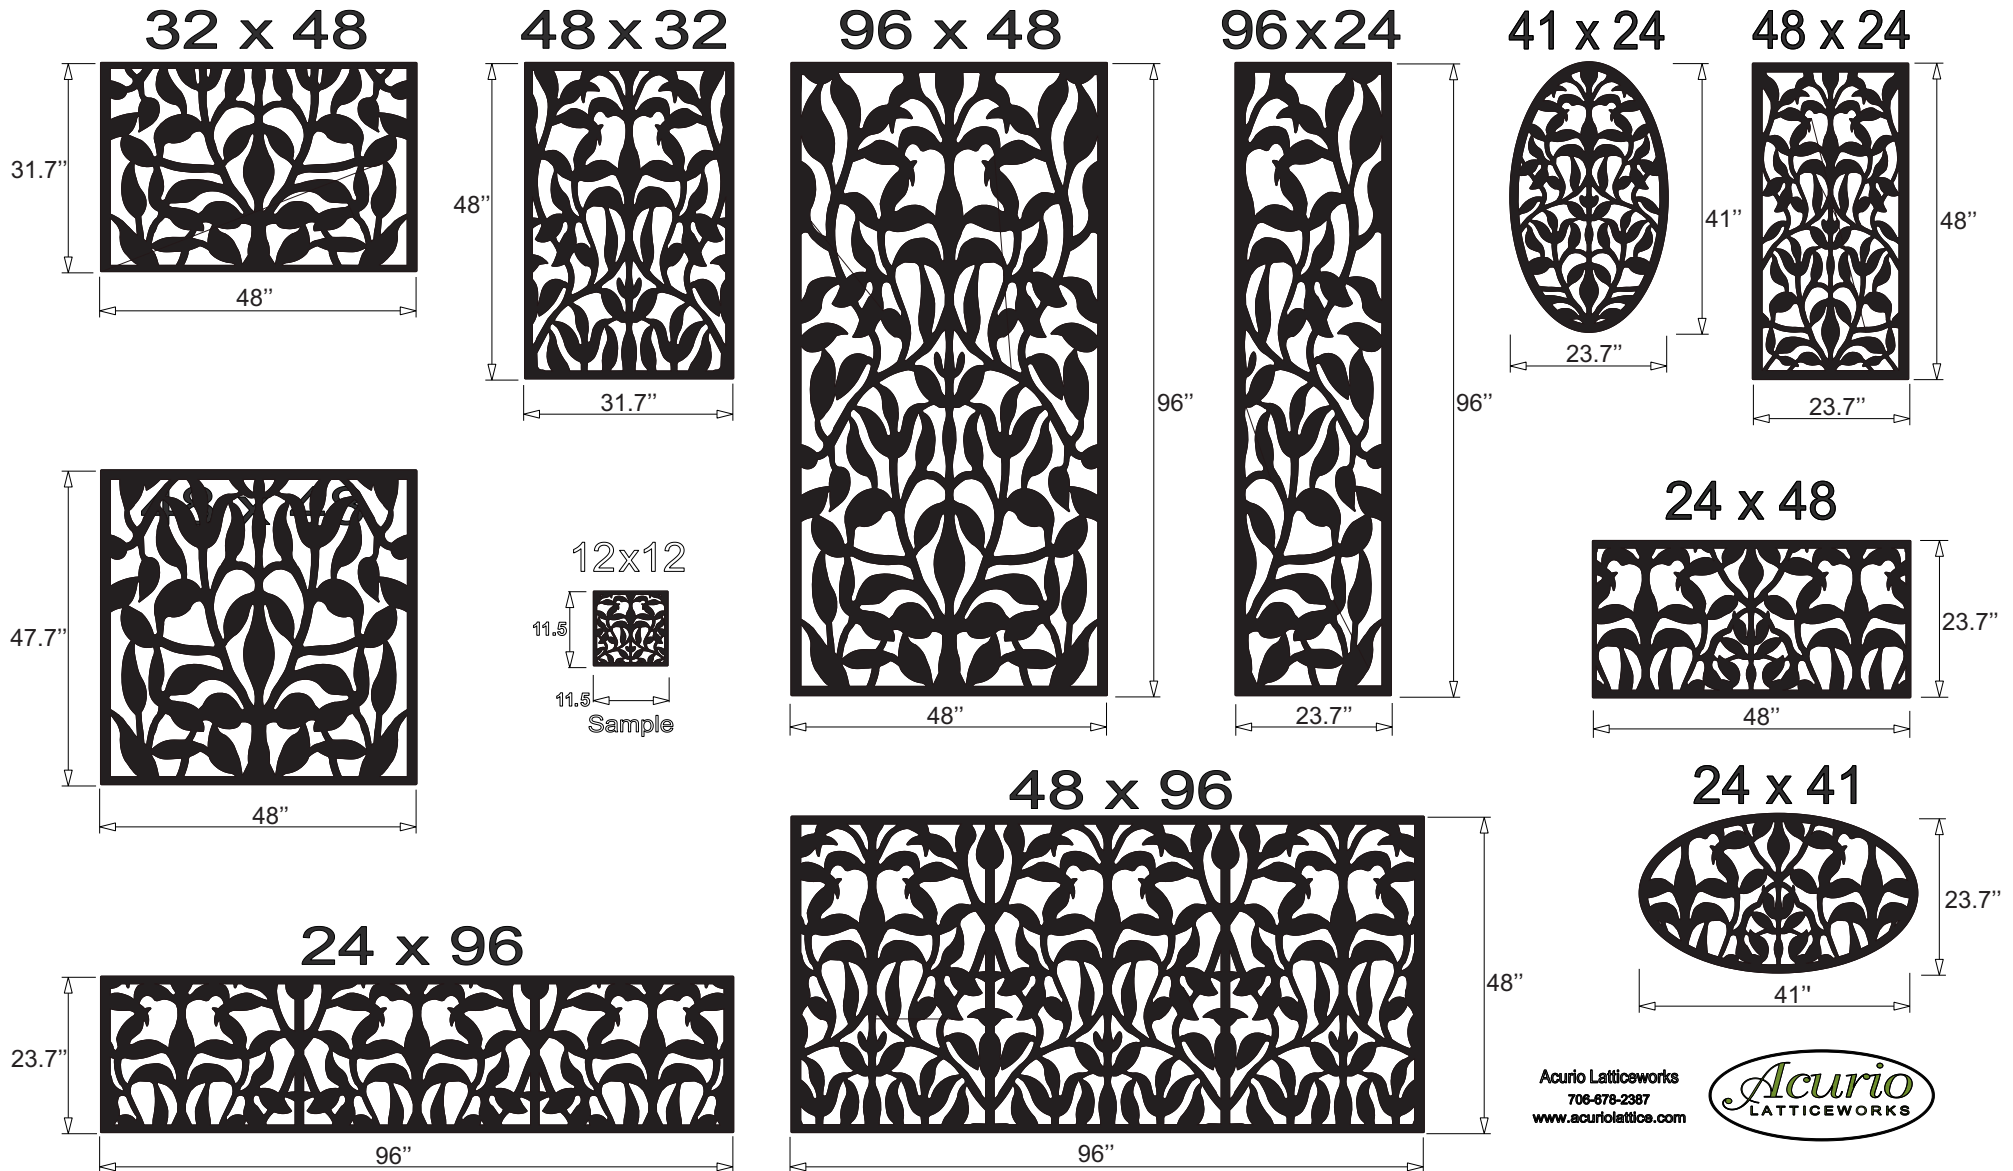

Olive Branch Standard Sizes

Acurio Latticeworks
706-678-2387
www.acuriolattice.com