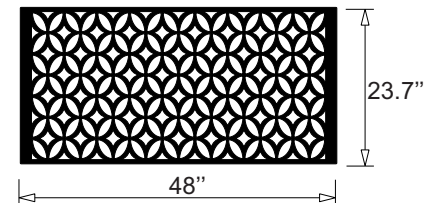

12x12
Sample

Design Element

24 x 48