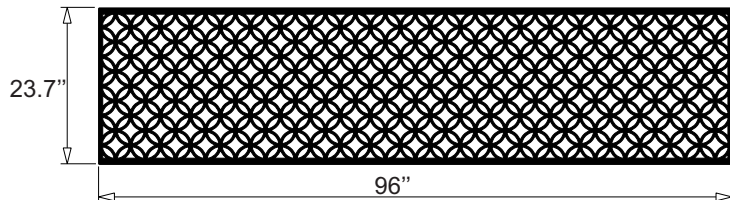

Moors Circles Standard Sizes

32 x 48

48 x 32

96 x 48

96 x 24

41 x 24

48 x 24

48 x 48

12x12
Sample

Design Element

24 x 48

48 x 96

24 x 41

24 x 96

Acurio Latticeworks
708-678-2387
www.acuriolattice.com