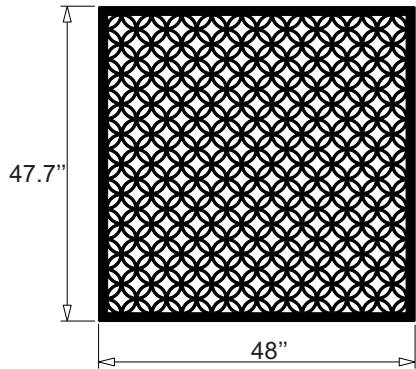

Moors Circles Standard Sizes

32 x 48

48 x 32

96 x 48

96 x 24

41 x 24

48 x 24

48 x 48

12x12
Sample

Design Element

24 x 48

48 x 96

24 x 41

24 x 96

Acurio Latticeworks
708-678-2387
www.acuriolattice.com