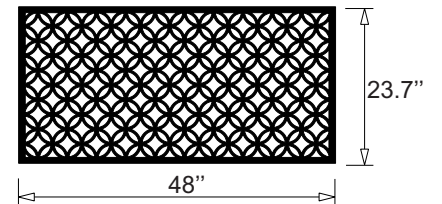

Moors Circles Standard Sizes

32 x 48

48 x 32

96 x 48

96 x 24

41 x 24

48 x 24

48 x 48

12x12
Sample

Design Element

24 x 48

48 x 96

24 x 41

24 x 96

Acurio Latticeworks
708-678-2387
www.acuriolattice.com