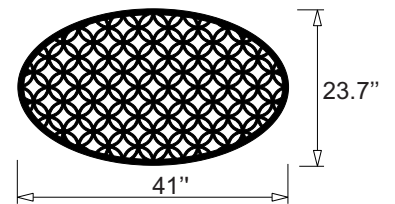

Moors Circles Standard Sizes

32 x 48

48 x 32

96 x 48

96 x 24

41 x 24

48 x 24

48 x 48

12x12
Sample

Design Element

24 x 48

48 x 96

24 x 41

24 x 96

Acurio Latticeworks
708-678-2387
www.acuriolattice.com