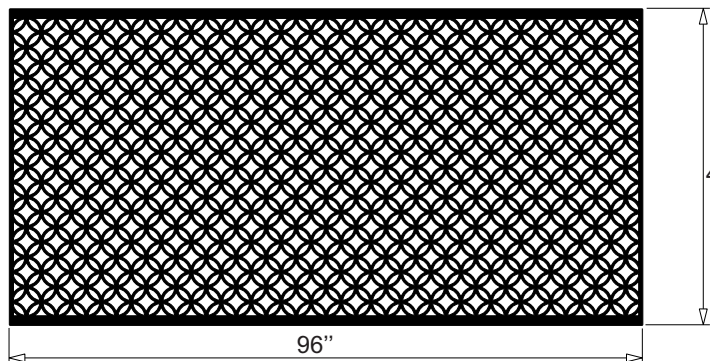

Moors Circles Standard Sizes

32 x 48

48 x 32

96 x 48

96 x 24

41 x 24

48 x 24

48 x 48

12x12
Sample

Design Element

24 x 48

48 x 96

24 x 41

24 x 96

Acurio Latticeworks
708-678-2387
www.acuriolattice.com