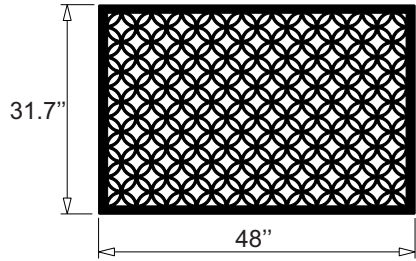

Moors Circles Standard Sizes

32 x 48

48 x 32

96 x 48

96 x 24

41 x 24

48 x 24

48 x 48

12x12
Sample

Design Element

24 x 48

48 x 96

24 x 41

24 x 96

Acurio Latticeworks
708-678-2387
www.acuriolattice.com