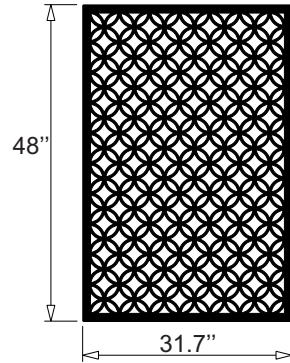

Moors Circles Standard Sizes

32 x 48

48 x 32

96 x 48

96 x 24

41 x 24

48 x 24

48 x 48

12x12
Sample

Design Element

24 x 48

48 x 96

24 x 41

24 x 96

Acurio Latticeworks
708-678-2387
www.acuriolattice.com