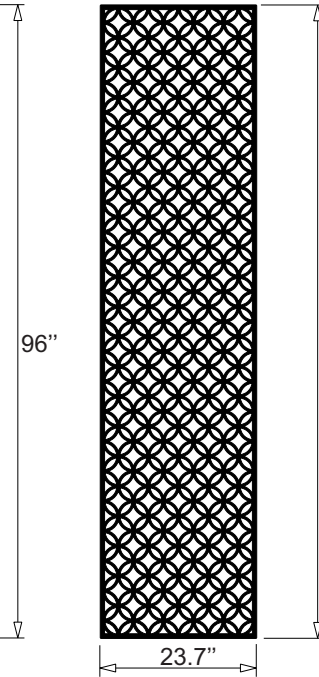

Moors Circles Standard Sizes

32 x 48

48 x 32

96 x 48

96 x 24

41 x 24

48 x 24

48 x 48

12x12
Sample

Design Element

24 x 48

48 x 96

24 x 41

24 x 96

Acurio Latticeworks
708-678-2387
www.acuriolattice.com