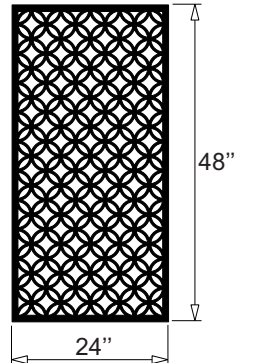

Moors Circles Standard Sizes

32 x 48

48 x 32

96 x 48

96 x 24

41 x 24

48 x 24

48 x 48

12x12
Sample

Design Element

24 x 48

48 x 96

24 x 41

24 x 96

Acurio Latticeworks
708-678-2387
www.acuriolattice.com