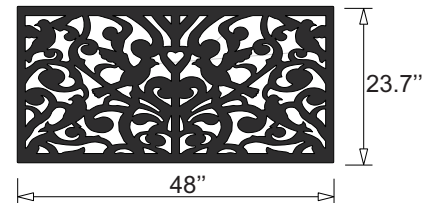

Ginger Dove Standard Sizes

32 x 48

48 x 32

96 x 48

96 x 24

41 x 24

48 x 24

48 x 48

24 x 48

48 x 96

24 x 41

24 x 96

Acurio Latticeworks
706-678-2387
www.acuriolattice.com