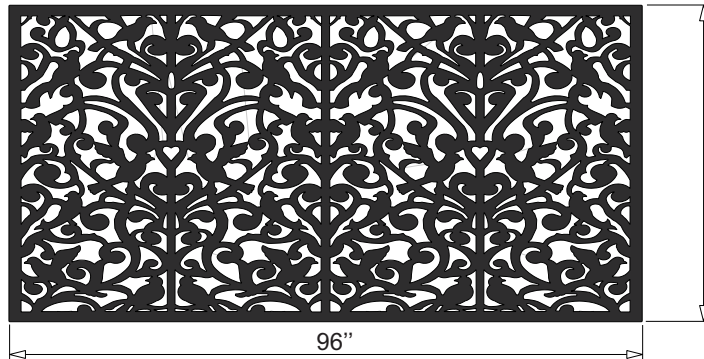

Ginger Dove Standard Sizes

32 x 48

48 x 32

96 x 48

96 x 24

41 x 24

48 x 24

48 x 48

24 x 48

48 x 96

24 x 41

24 x 96

Acurio Latticeworks
706-678-2387
www.acuriolattice.com