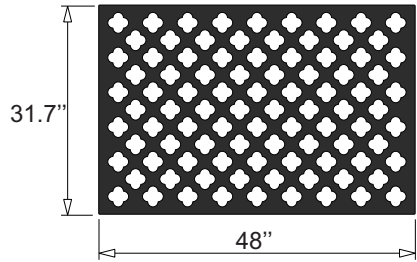

Clover Standard Sizes

32 x 48

48 x 32

96 x 48

96 x 24

41 x 24

48 x 24

48 x 48

12x12
Sample

Design Element

24 x 48

48 x 96

24 x 41

24 x 96

Acurio Latticeworks
706-678-2387
www.acuriolattice.com