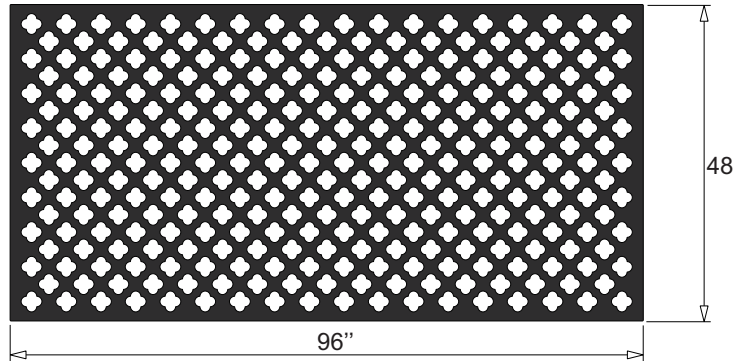

Clover Standard Sizes

32 x 48

48 x 32

96 x 48

96 x 24

41 x 24

48 x 24

48 x 48

12x12
Sample

Design Element

24 x 48

48 x 96

24 x 41

24 x 96

Acurio Latticeworks
706-678-2387
www.acuriolattice.com