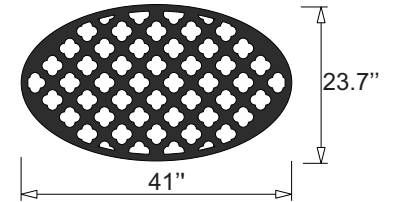

Clover Standard Sizes

32 x 48

48 x 32

96 x 48

96 x 24

41 x 24

48 x 24

48 x 48

12x12
Sample

Design Element

24 x 48

48 x 96

24 x 41

24 x 96

Acurio Latticeworks
706-678-2387
www.acuriolattice.com