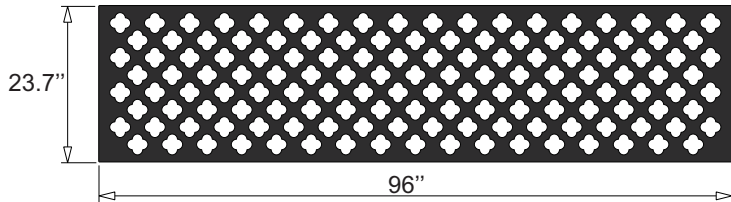

Clover Standard Sizes

32 x 48

48 x 32

96 x 48

96 x 24

41 x 24

48 x 24

48 x 48

12x12
Sample

Design Element

24 x 48

48 x 96

24 x 41

24 x 96

Acurio Latticeworks
706-678-2387
www.acuriolattice.com