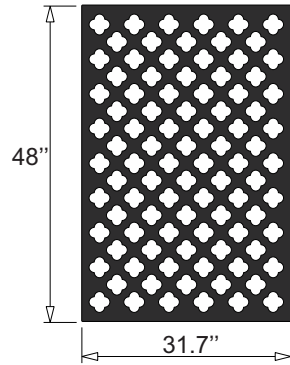

Clover Standard Sizes

32 x 48

48 x 32

96 x 48

96 x 24

41 x 24

48 x 24

48 x 48

12x12
Sample

Design Element

24 x 48

48 x 96

24 x 41

24 x 96

Acurio Latticeworks
706-678-2387
www.acuriolattice.com