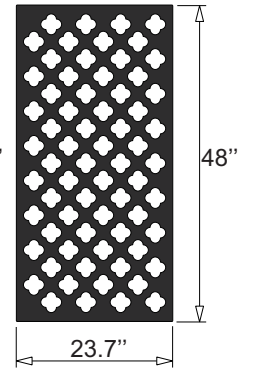

Clover Standard Sizes

32 x 48

48 x 32

96 x 48

96 x 24

41 x 24

48 x 24

48 x 48

12x12
Sample

Design Element

24 x 48

48 x 96

24 x 41

24 x 96

Acurio Latticeworks
706-678-2387
www.acuriolattice.com