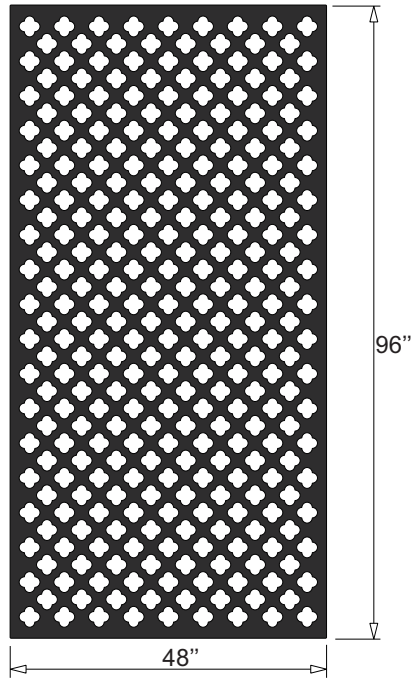

Clover Standard Sizes

32 x 48

48 x 32

96 x 48

96 x 24

41 x 24

48 x 24

48 x 48

12x12
Sample

Design Element

24 x 48

48 x 96

24 x 41

24 x 96

Acurio Latticeworks
706-678-2387
www.acuriolattice.com