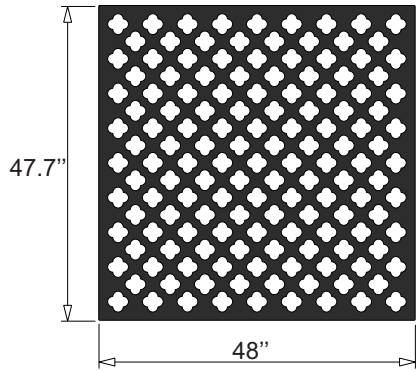

Clover Standard Sizes

32 x 48

48 x 32

96 x 48

96 x 24

41 x 24

48 x 24

48 x 48

12x12
Sample

Design Element

24 x 48

48 x 96

24 x 41

24 x 96

Acurio Latticeworks
706-678-2387
www.acuriolattice.com