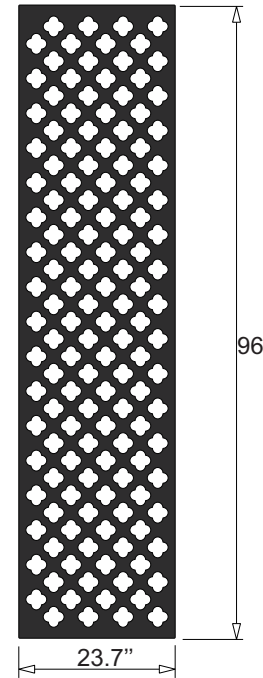

Clover Standard Sizes

32 x 48

48 x 32

96 x 48

96 x 24

41 x 24

48 x 24

48 x 48

12x12
Sample

Design Element

24 x 48

48 x 96

24 x 41

24 x 96

Acurio Latticeworks
706-678-2387
www.acuriolattice.com