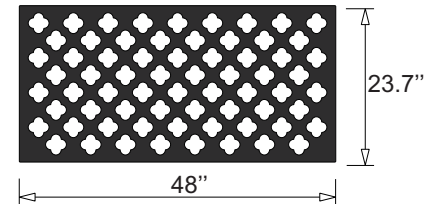

Clover Standard Sizes

32 x 48

48 x 32

96 x 48

96 x 24

41 x 24

48 x 24

48 x 48

12x12
Sample

Design Element

24 x 48

48 x 96

24 x 41

24 x 96

Acurio Latticeworks
706-678-2387
www.acuriolattice.com