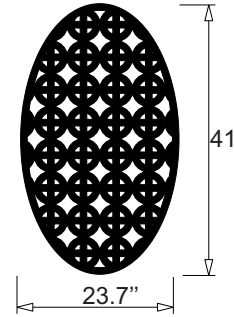

Celtic Cross Standard Sizes

32 x 48

48 x 32

96 x 48

96 x 24

41 x 24

48 x 24

48 x 48

12x12
Sample

Design Element

24 x 48

48 x 96

24 x 41

24 x 96

Acurio Latticeworks
706-678-2387
www.acuriolattice.com