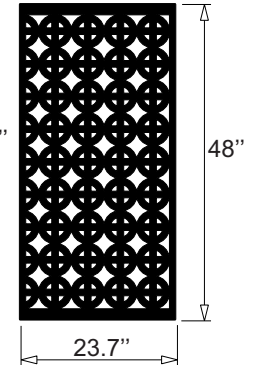

Celtic Cross Standard Sizes

32 x 48

48 x 32

96 x 48

96 x 24

41 x 24

48 x 24

48 x 48

12x12
Sample

Design Element

24 x 48

48 x 96

24 x 41

24 x 96

Acurio Latticeworks
706-678-2387
www.acuriolattice.com