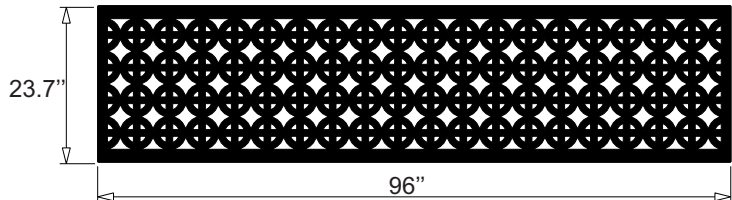

Celtic Cross Standard Sizes

32 x 48

48 x 32

96 x 48

96 x 24

41 x 24

48 x 24

48 x 48

12x12
Sample

Design Element

24 x 48

48 x 96

24 x 41

24 x 96

Acurio Latticeworks
706-678-2387
www.acuriolattice.com