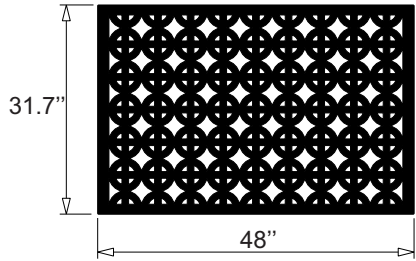

Celtic Cross Standard Sizes

32 x 48

48 x 32

96 x 48

96 x 24

41 x 24

48 x 24

48 x 48

12x12
Sample

Design Element

24 x 48

48 x 96

24 x 41

24 x 96

Acurio Latticeworks
706-678-2387
www.acuriolattice.com