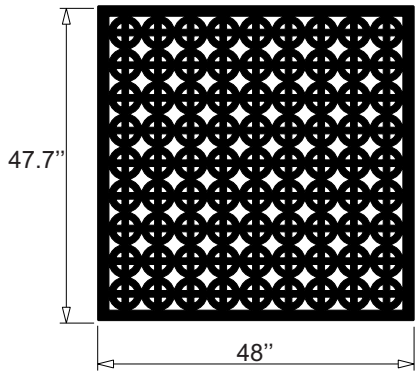

Celtic Cross Standard Sizes

32 x 48

48 x 32

96 x 48

96 x 24

41 x 24

48 x 24

48 x 48

12x12
Sample

Design Element

24 x 48

48 x 96

24 x 41

24 x 96

Acurio Latticeworks
706-678-2387
www.acuriolattice.com