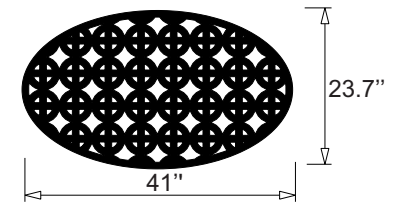

Celtic Cross Standard Sizes

32 x 48

48 x 32

96 x 48

96 x 24

41 x 24

48 x 24

48 x 48

12x12
Sample

Design Element

24 x 48

48 x 96

24 x 41

24 x 96

Acurio Latticeworks
706-678-2387
www.acuriolattice.com