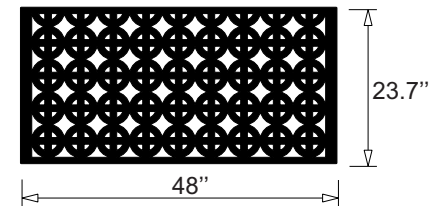

Celtic Cross Standard Sizes

32 x 48

48 x 32

96 x 48

96 x 24

41 x 24

48 x 24

48 x 48

12x12
Sample

Design Element

24 x 48

48 x 96

24 x 41

24 x 96

Acurio Latticeworks
706-678-2387
www.acuriolattice.com