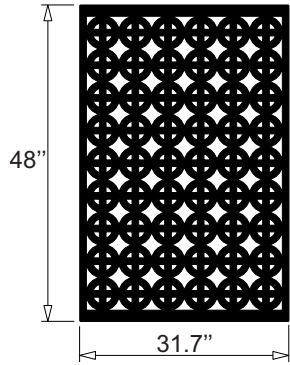

Celtic Cross Standard Sizes

32 x 48

48 x 32

96 x 48

96 x 24

41 x 24

48 x 24

48 x 48

12x12
Sample

Design Element

24 x 48

48 x 96

24 x 41

24 x 96

Acurio Latticeworks
706-678-2387
www.acuriolattice.com