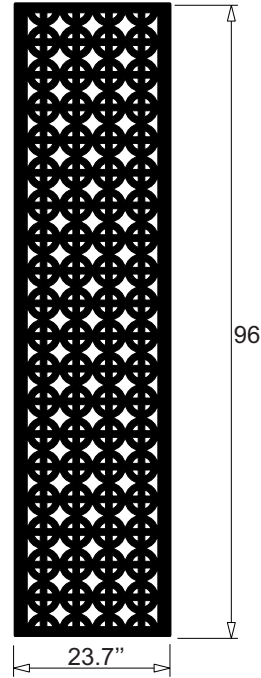

Celtic Cross Standard Sizes

32 x 48

48 x 32

96 x 48

96 x 24

41 x 24

48 x 24

48 x 48

12x12
Sample

Design Element

24 x 48

48 x 96

24 x 41

24 x 96

Acurio Latticeworks
706-678-2387
www.acuriolattice.com