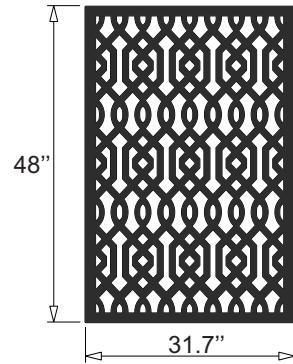

Azzaria Standard Sizes

32 x 48

48 x 32

96 x 48

96 x 24

41 x 24

48 x 24

48 x 48

12x12
Sample

Design Element

24 x 48

48 x 96

24 x 41

24 x 96

Acurio Latticeworks
706-678-2387
www.acuriolattice.com