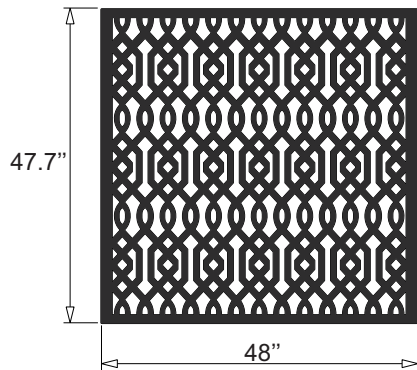

Azzaria Standard Sizes

32 x 48

48 x 32

96 x 48

96 x 24

41 x 24

48 x 24

48 x 48

12x12
Sample

Design Element

24 x 48

48 x 96

24 x 41

24 x 96

Acurio Latticeworks
706-678-2387
www.acuriolattice.com