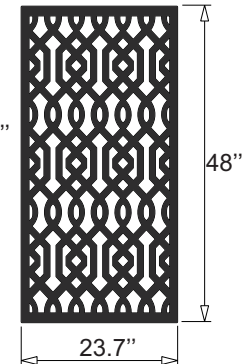

Azzaria Standard Sizes

32 x 48

48 x 32

96 x 48

96 x 24

41 x 24

48 x 24

48 x 48

12x12
Sample

Design Element

24 x 48

48 x 96

24 x 41

24 x 96

Acurio Latticeworks
706-678-2387
www.acuriolattice.com