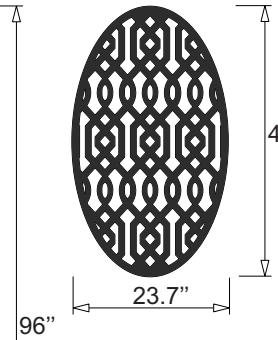

Azzaria Standard Sizes

32 x 48

48 x 32

96 x 48

96 x 24

41 x 24

48 x 24

48 x 48

12x12
Sample

Design Element

24 x 48

48 x 96

24 x 41

24 x 96

Acurio Latticeworks
706-678-2387
www.acuriolattice.com