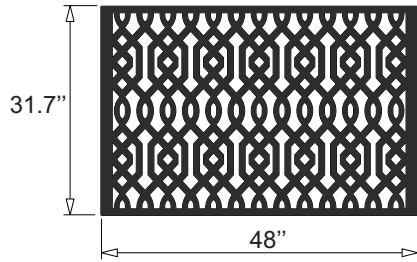

Azzaria Standard Sizes

32 x 48

48 x 32

96 x 48

96 x 24

41 x 24

48 x 24

48 x 48

12x12
Sample

Design Element

24 x 48

48 x 96

24 x 41

24 x 96

Acurio Latticeworks
706-678-2387
www.acuriolattice.com