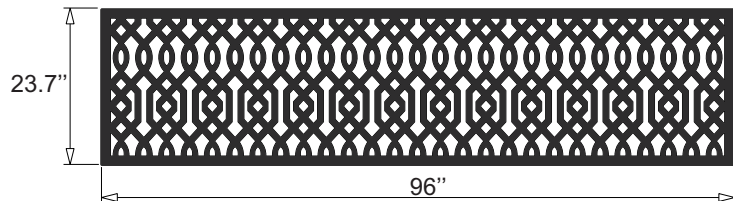

Azzaria Standard Sizes

32 x 48

48 x 32

96 x 48

96 x 24

41 x 24

48 x 24

48 x 48

12x12
Sample

Design Element

24 x 48

48 x 96

24 x 41

24 x 96

Acurio Latticeworks
706-678-2387
www.acuriolattice.com