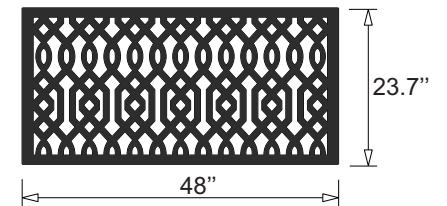

Azzaria Standard Sizes

32 x 48

48 x 32

96 x 48

96 x 24

41 x 24

48 x 24

48 x 48

12x12
Sample

Design Element

24 x 48

48 x 96

24 x 41

24 x 96

Acurio Latticeworks
706-678-2387
www.acuriolattice.com