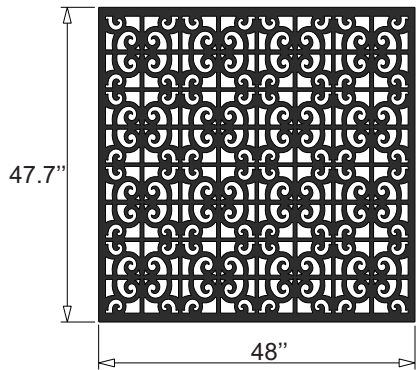

# Algerian Standard Sizes

32 x 48

48 x 32

96 x 48

96 x 24

41 x 24

48 x 24

48 x 48

12x12  
Sample

Design Element

24 x 48

48 x 96

24 x 41

24 x 96

Acurio Latticeworks  
706-678-2387  
www.acuriolattice.com