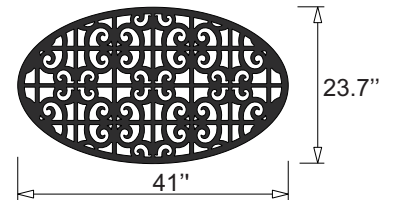

# Algerian Standard Sizes

32 x 48

48 x 32

96 x 48

96 x 24

41 x 24

48 x 24

48 x 48

12x12  
Sample

Design Element

24 x 48

48 x 96

24 x 41

24 x 96

Acurio Latticeworks  
706-678-2387  
www.acuriolattice.com