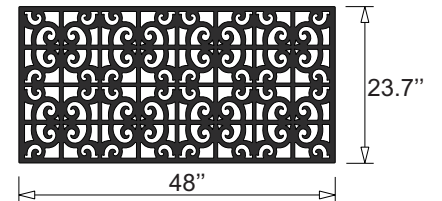

# Algerian Standard Sizes

32 x 48

48 x 32

96 x 48

96 x 24

41 x 24

48 x 24

48 x 48

12x12  
Sample

Design Element

24 x 48

48 x 96

24 x 41

24 x 96

Acurio Latticeworks  
706-678-2387  
www.acuriolattice.com