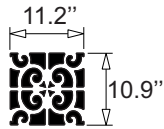

# Algerian Standard Sizes

32 x 48

48 x 32

96 x 48

96 x 24

41 x 24

48 x 24

48 x 48

12x12  
Sample

Design Element

24 x 48

48 x 96

24 x 41

24 x 96

Acurio Latticeworks  
706-678-2387  
www.acuriolattice.com