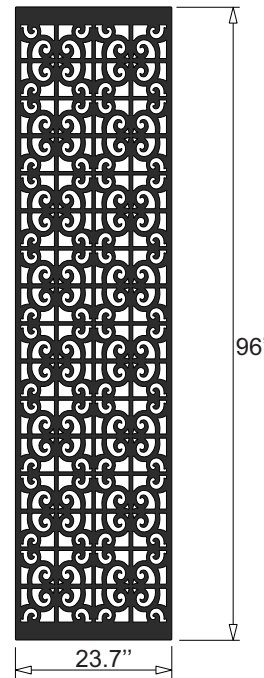

# Algerian Standard Sizes

32 x 48

48 x 32

96 x 48

96 x 24

41 x 24

48 x 24

48 x 48

12x12  
Sample

Design Element

24 x 48

48 x 96

24 x 41

24 x 96

Acurio Latticeworks  
706-678-2387  
www.acuriolattice.com