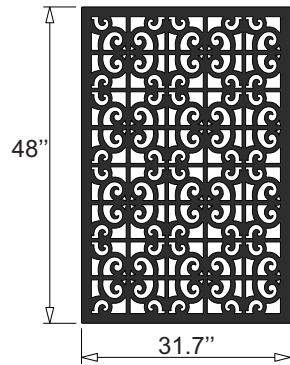

# Algerian Standard Sizes

32 x 48

48 x 32

96 x 48

96 x 24

41 x 24

48 x 24

48 x 48

12x12  
Sample

Design Element

24 x 48

48 x 96

24 x 41

24 x 96

Acurio Latticeworks  
706-678-2387  
www.acuriolattice.com