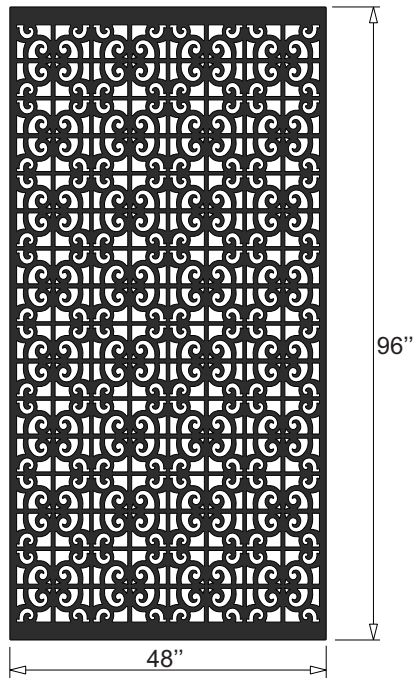

# Algerian Standard Sizes

32 x 48

48 x 32

96 x 48

96 x 24

41 x 24

48 x 24

48 x 48

12x12  
Sample

Design Element

24 x 48

48 x 96

24 x 41

24 x 96

Acurio Latticeworks  
706-678-2387  
www.acuriolattice.com