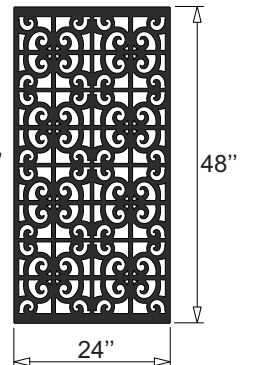

# Algerian Standard Sizes

32 x 48

48 x 32

96 x 48

96 x 24

41 x 24

48 x 24

48 x 48

12x12  
Sample

Design Element

24 x 48

48 x 96

24 x 41

24 x 96

Acurio Latticeworks  
706-678-2387  
www.acuriolattice.com