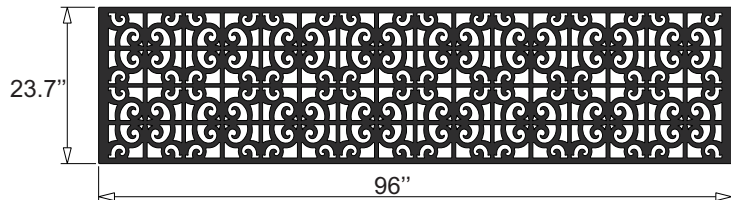

# Algerian Standard Sizes

32 x 48

48 x 32

96 x 48

96 x 24

41 x 24

48 x 24

48 x 48

12x12  
Sample

Design Element

24 x 48

48 x 96

24 x 41

24 x 96

Acurio Latticeworks  
706-678-2387  
www.acuriolattice.com