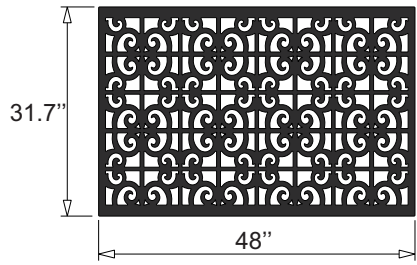

# Algerian Standard Sizes

32 x 48

48 x 32

96 x 48

96 x 24

41 x 24

48 x 24

48 x 48

12x12  
Sample

Design Element

24 x 48

48 x 96

24 x 41

24 x 96

Acurio Latticeworks  
706-678-2387  
www.acuriolattice.com